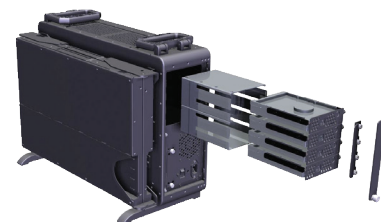

While Rugged Portable Computers LLC uses reasonable effort to assure that this information is accurate and up-to-date, the information may contain factual or typographical errors. Rugged Portable Computers LLC makes no warranties or representation as to the accuracy of such information. The information and products may be changed at any time with our prior notification or obligation. Rugged Portable Computers LLC © Copyright 2013